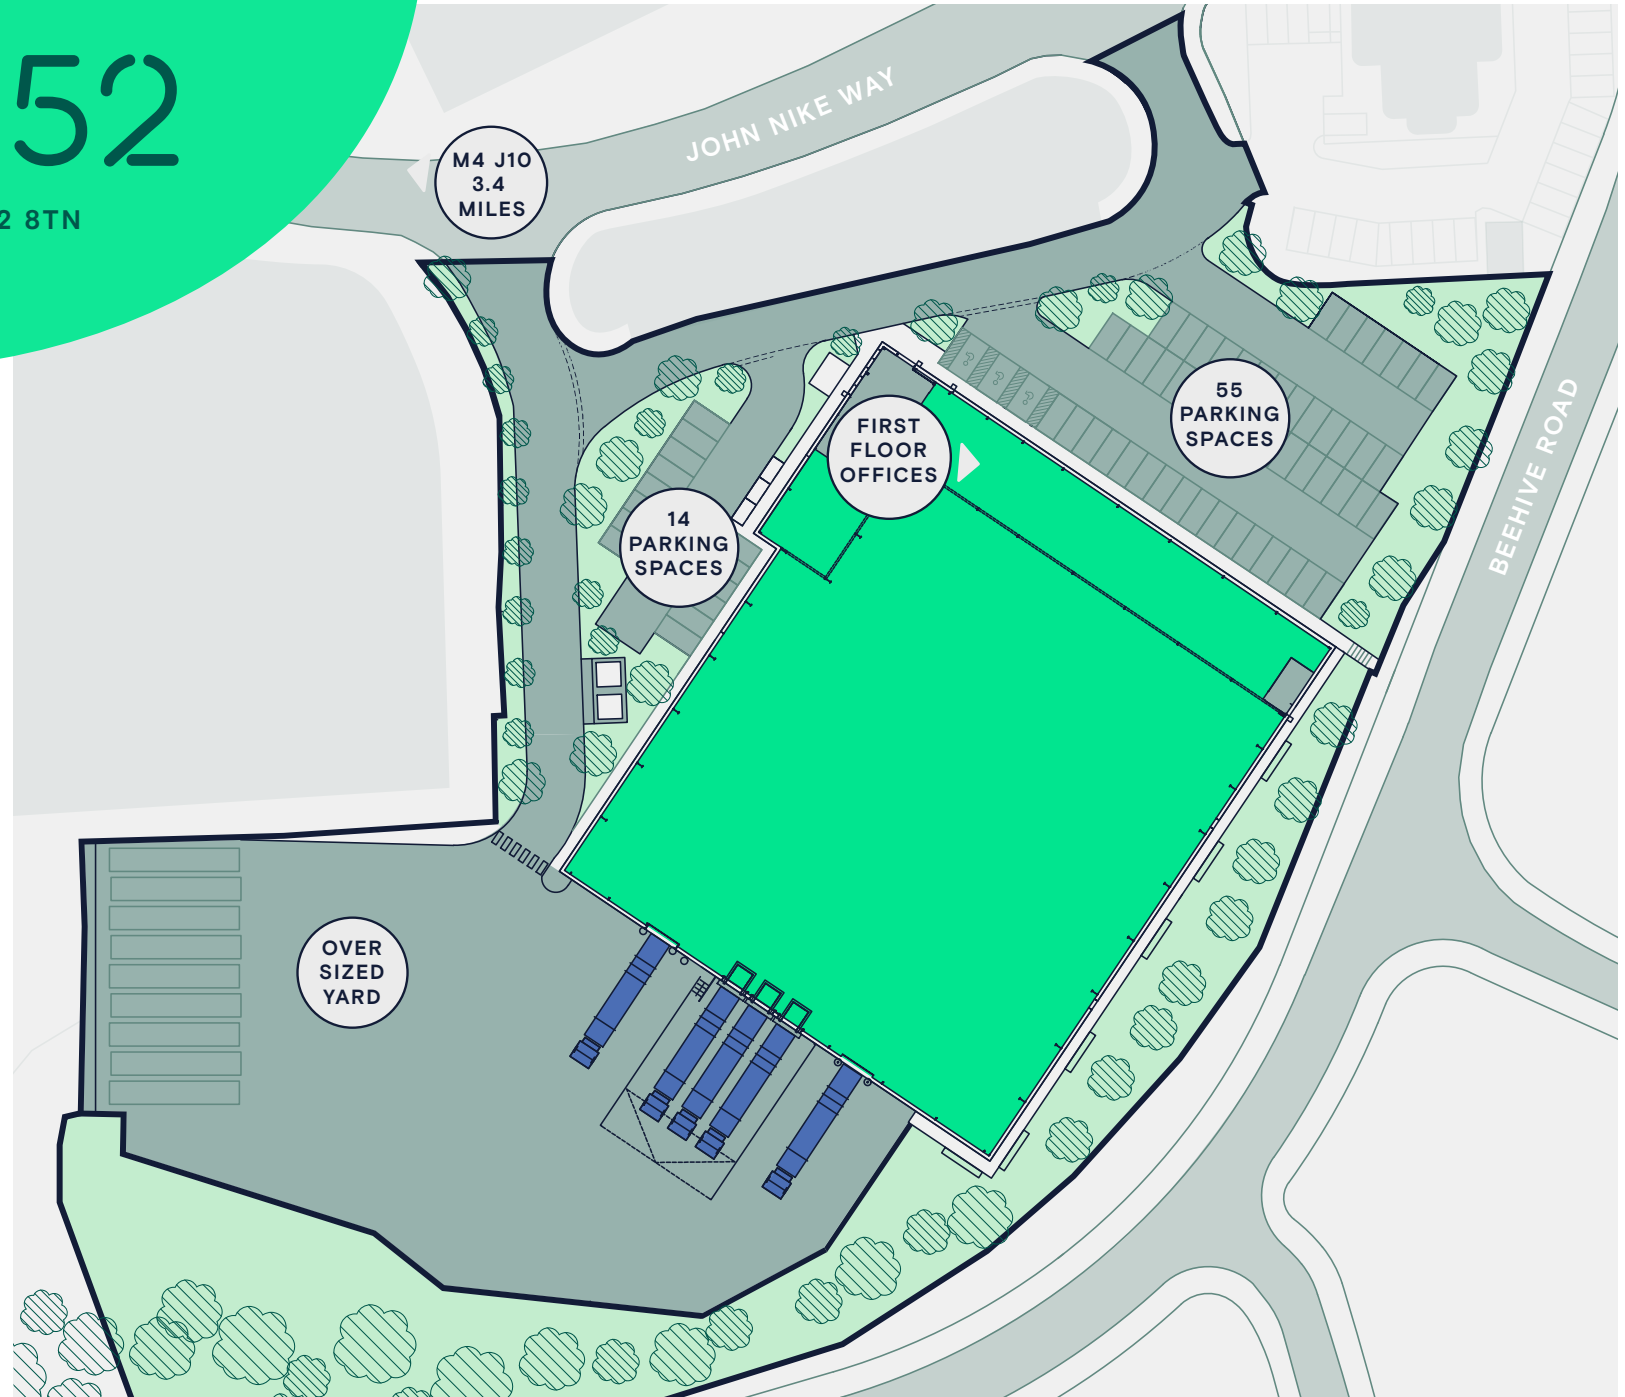

ECO 52

BRACKNELL | RG12 8TN

Site plan not to scale.
For indicative purposes only.